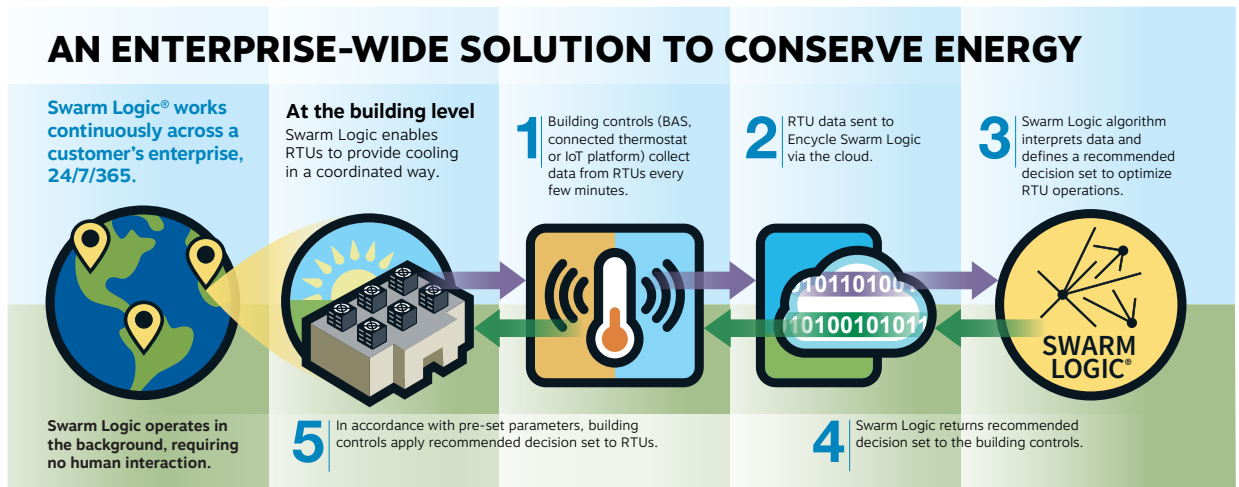

Synergy at Your Fingertips

Working in tandem with leading Wi-Fi IoT thermostat providers, SwarmStat is a simple-to-install and economical energy management solution that can quickly deliver many important benefits:

The net result is a holistic, very precisely controlled, “set and forget” approach that typically decreases annual HVAC energy costs by

10-20%

and with a rapid ROI payback that is frequently less than one year.

How It Works

Working together like a swarm of bees, Swarm Logic-enabled thermostats intelligently communicate and synchronize the HVAC units under their control. As setpoints are changed or new temperature readings received, Swarm Logic re-evaluates equipment control decisions to ensure that the best possible energy efficiency and demand management decisions are being made.